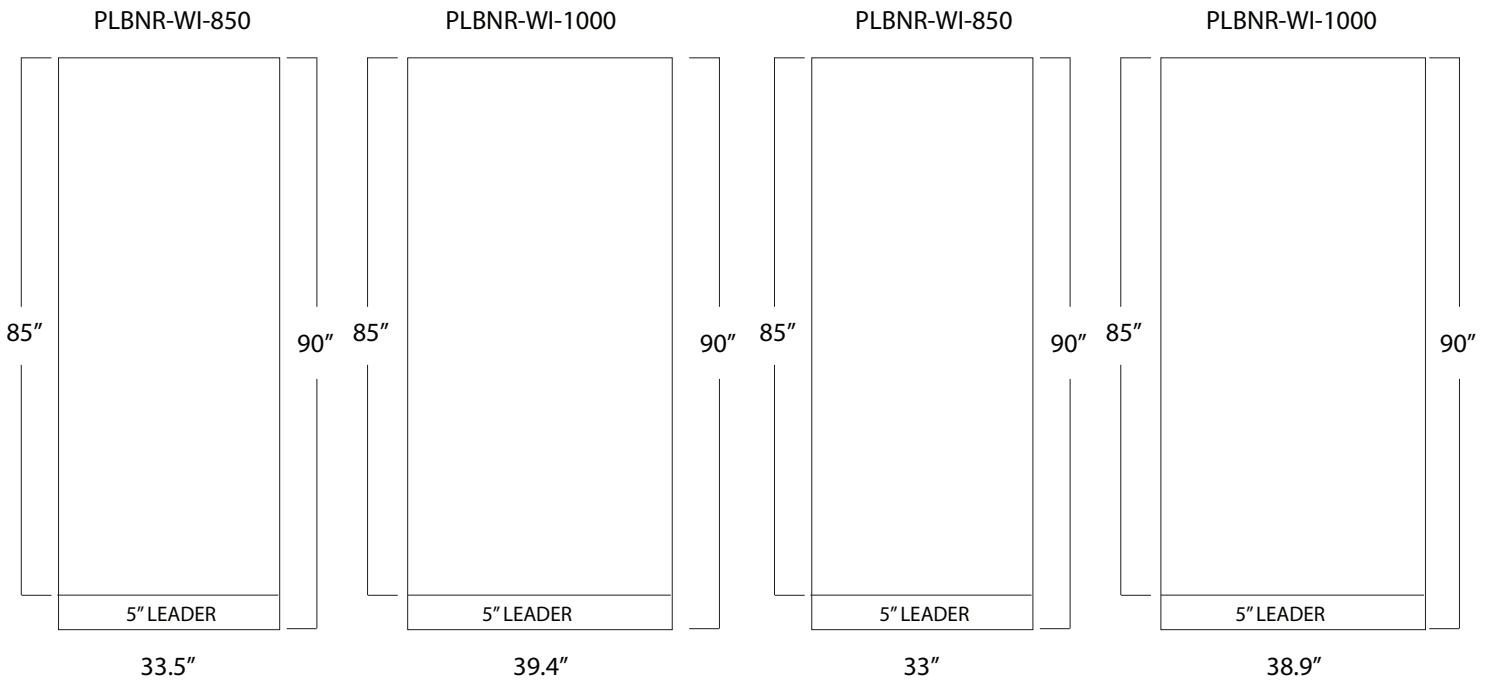

DATA | PRINT | MAIL  
 PHONE: 800.882.1844  
 V3CORPORATION.COM

WING DIMENSION SHEET

**Polybanner**

**Dye-sub fabric**

**Polybanner**

PLBNR-WI-850

Viewable: **33.5" x 85"** Art Size: **33.5" x 90"**

PLBNR-WI-1000

Viewable: **39.4" x 85"** Art Size: **39.4" x 90"**

**Dye-sub fabric**

PLBNR-WI-850

Viewable: **33" x 85"** Art Size: **33" x 90"**

PLBNR-WI-1000

Viewable: **38.9" x 85"** Art Size: **38.9" x 90"**